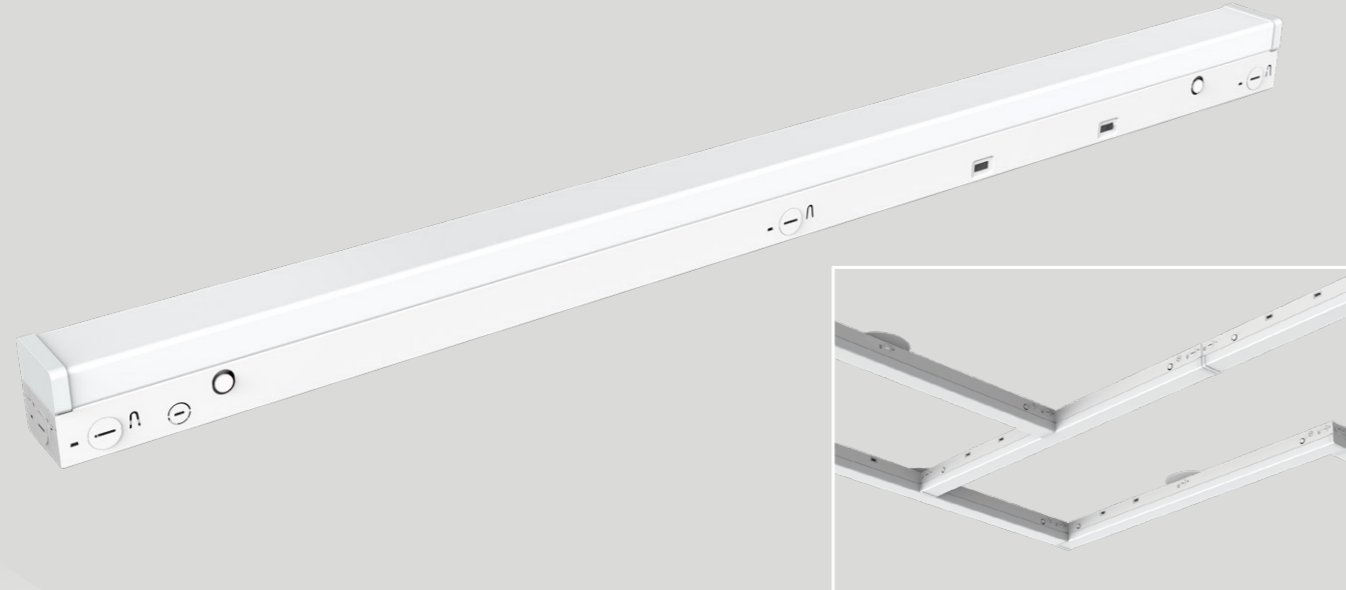

libulbs

LED STRIP LIGHT

5 CCT / 5 WATTAGE SELECTABLE

COMBINES FLEXIBILITY, PERFORMANCE AND VALUE

DESIGNED FOR PERFORMANCE & FLEXIBILITY

- ✓ **Selectable CCT & Wattage** - Easily customize light output and color temperature to meet a widerange of project requirements.
- ✓ **Enhanced Visual Comfort** - Precision-engineered diffuser minimizes glare and flicker whileproviding smooth, uniform light distribution.
- ✓ **Smart Control Ready** - Compatible with optional occupancy sensors and emergency backupsystems for added safety and energy savings.
- ✓ **0-10V Dimming Standard** - Delivers seamless dimming performance for improved comfort,efficiency, and lighting control.
- ✓ **Reliable Long-Term Value** - Rated for 50,000 hours of operation and backed by a 5-year limitedwarranty.

SELECTABLE CCT

SELECTABLE WATTAGE

CERTIFICATIONS & COMPLIANCE

DLC Premium listed. Complies with FCC standards.

INDOOR

STRIP LIGHT

SPECIFICATIONS

SKU	53-5502					53-5503				
MODEL NO.	JL-STR-4FT-M45W-CCT-S-[Blank,E]					JL-STR-8FT-M100W-CCT-S-[Blank,E]				
Connect(Max)	10					5				
DLC No.	S-VR6SFX					S-3D4XCX				
Brand	Kinlight					Kinlight				
Size	4FT					8FT				
Wattage	25W	30W	35W	40W	50W	50W	60W	70W	80W	100W
Efficacy	135.6 LPW					135.4 LPW				
Luminous Flux	3390	4068	4746	5424	6780	6770	8124	9478	10832	13540
Input @120V	219mA	263mA	307mA	350mA	438mA	435mA	526mA	614mA	701mA	877mA
12Vdc Output	Max Current 360mA					Max Current 720mA				
Color Temp.	3500K 4000K 5000K 5700K 6500K									
Input Voltage	AC120-277V, 50/60Hz									
Dimmable	0-10V DC									
CRI	>80									
Beam Angle (°)	180°									
THD	<20%									
Flicker	No Flicker									
Power Factor	>0.9									
Working Temp.	-20°C ~ +55°C / -4°F ~ +131°F									
Storage Temp.	-40°C ~ +60°C / -40°F ~ +140°F									
Lifespan	50,000h									
Pcs/Carton	4					6				
Package Dims	49.02" x 10.24" x 6.30"					95.47" x 7.09" x 6.30"				
Weight	25.82 lbs					35.89 lbs				