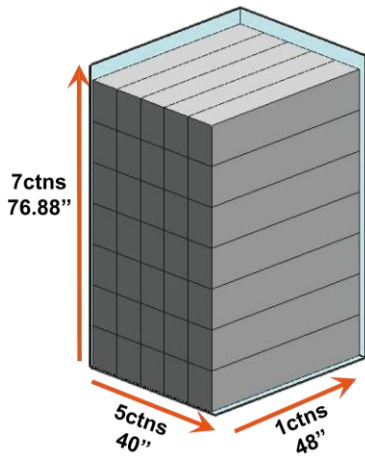

Product Size	A (Body Length)	B (Width)	C (Height)
4FT	45"	1.18"	1.42"
8FT	90"	1.18"	1.42"

SIZE | SKU	LENGTH	WIDTH	HEIGHT	40' HQ LOADING QTY.
4FT | 53-2608F	48	40.55	78.74	30000 pcs
8FT | 53-2609F	Customized Extra-long pallets			15000 pcs

35 ctns/875 pcs