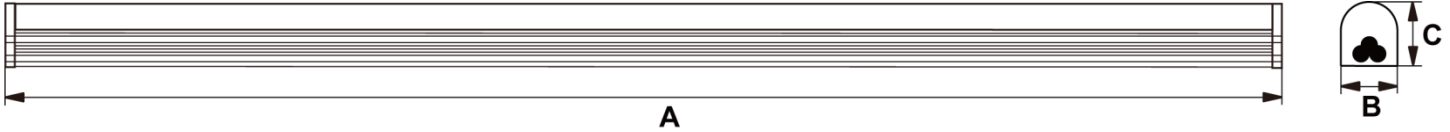

PHYSICAL CHARACTERISTICS