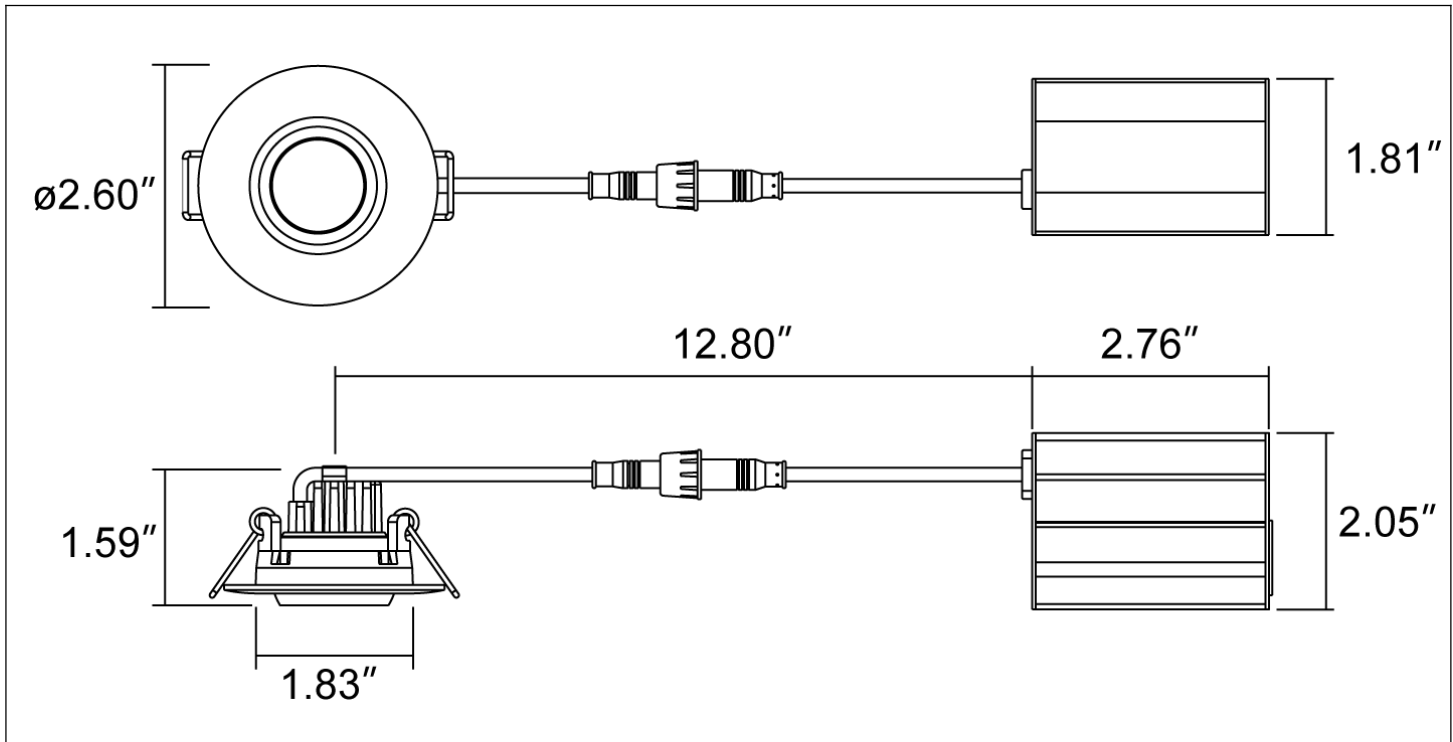

LIGHTING SPECIFICATIONS

LUMENS:	375 lm
Color:	2700K,3000K,3500K,4000K,5000K
Efficiency:	75 LPW
Ra:	≥92
R9:	≥0
SDCM:	≤6
Duv:	≤0.006
Beam Angle:	38°
Dimmable:	Triac dimmable

OPERATION AND INFORMATION

Housing:	Aluminum
Optical-Lens:	PC
Operating Temp:	-4°F ~ + 113°F
Storage Temp:	-22°F ~ + 149°F
Usage Environment:	Wet Location
Environment:	Indoor

CERTIFICATES

Standard:	ETL,ES,CE,RoHS
Warranty:	5 years

JOB NAME: _____

Date: _____

TYPE: _____

SPECIFICATIONS / ORDER INFO

SKU	Catalog Number	SIZE
LU10117-X	A12-5W-2-XXK-LR-WH	2"

LAMP CODE DEFINITIONS

Category	Wattage	Size	CCT	Shape	Color
A12=Series Number	5W	2=2"	XXK=27K,30K,35K,40K, 50K	LR=Round	WH=White

SIZE CHART

ENERGY STAR CERTIFIED Light Fixtures

ALT - Led recessed Light : A12-5W-2-#K-LR-**

Specifications