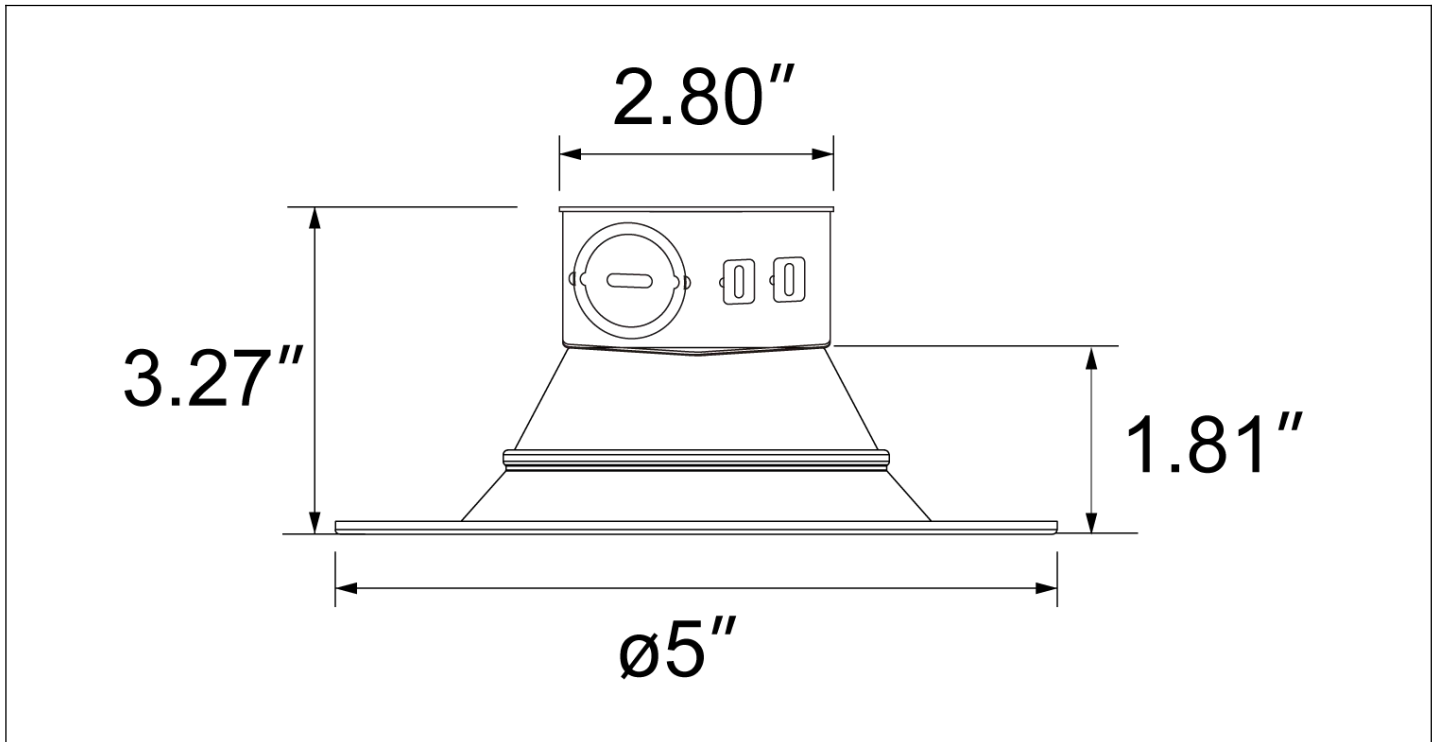

JOB NAME: _____

Date: _____

TYPE: _____

SPECIFICATIONS / ORDER INFO

SKU	Catalog Number	SIZE
LU10073-X	K11-10W-4BJ-XXK-LR-WH	4"

LAMP CODE DEFINITIONS

Category	Wattage	Size	BJ	CCT	Shape	Color
K11=Series Number	10W	4=4"	BJ=J-BOX	XXK=27K,30K,35K,40K,50K	LR=Round	WH=White

SIZE CHART