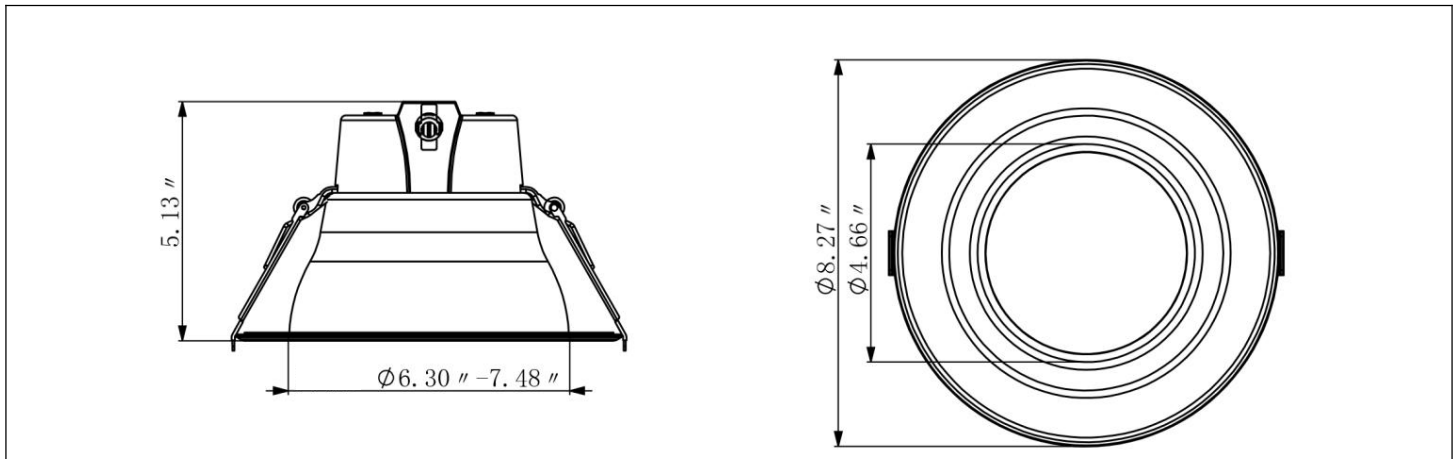

Category	Wattage	Size	Voltage	CCT	Dimmable
ST10=Series Number	7W/10W/18W	6=6"	NV=120-277V	ZZ=3 in 1 Color	D=0-10V

SIZE CHART

INSTALLATION DIAGRAM

1

Use template inside box to cut hole in ceiling.

3

Connect the downlight conduit cable to a junction box.