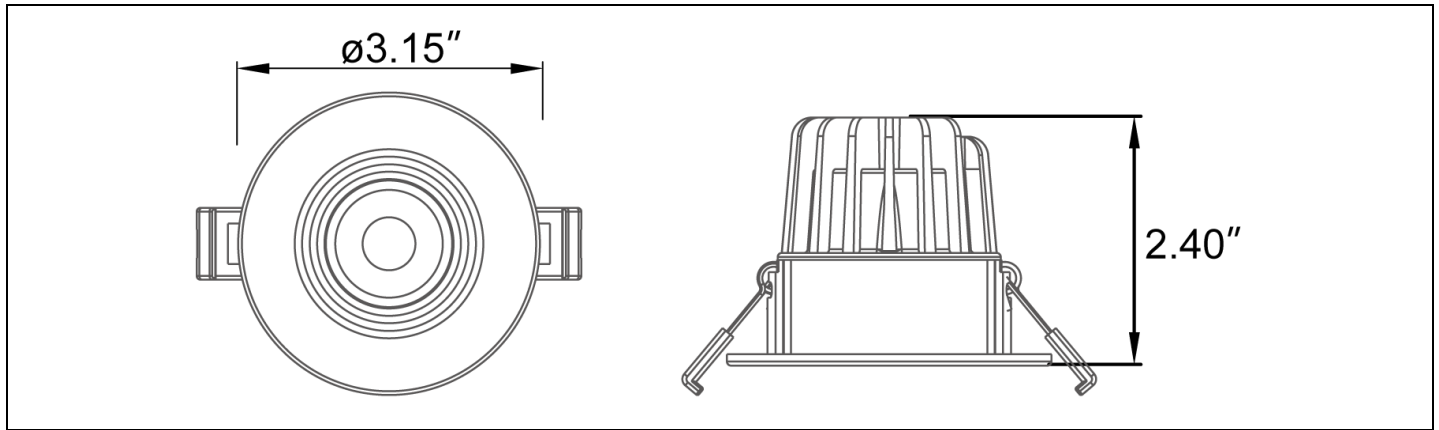

Housing:	Aluminum
Optical-Lens:	PC
Operating Temp:	-4°F ~ + 113°F
Storage Temp:	-22°F ~ + 149°F
Usage Environment:	Wet Location
Environment:	Indoor

SHIPPING

Product Net weight:	0.82lbs
Master Carton Size:	14.76" x 10.83" x10.43"
Quantity/Carton:	18pcs
Gross Weight:	16.89lbs
Pcs / Pallet:	1296pcs
Pcs / 20' GP:	18450pcs (No Pallet) / 12960pcs (Palletized)
Pcs / 40' HQ:	44820pcs (No Pallet) / 25920pcs (Palletized)

Category	Wattage	Size	CCT	Shape	Color
A11=Series Number	8W	2=2"	ZZ=5 in 1 Color	LR=Round	WH=White

SIZE CHART

ACCESSORIES

Description	Image
Black Baffle	
White Baffle	
Chrome Reflector Smooth	
Polished Brass Smooth	