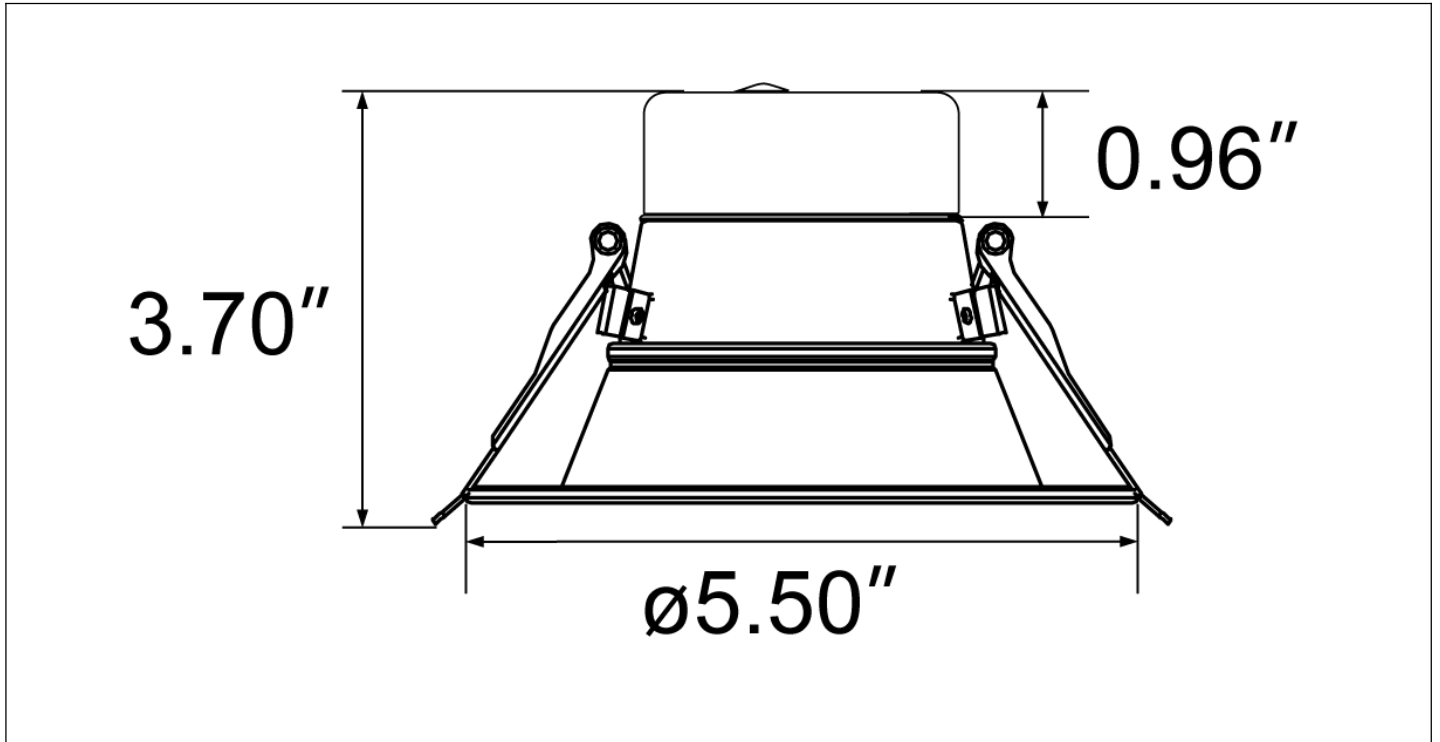

JOB NAME: _____

Date: _____

TYPE: _____

SPECIFICATIONS / ORDER INFO

SKU	Catalog Number	SIZE
LU10099-Z	K14-8W-4CT-ZZK-LR-WH	4"

LAMP CODE DEFINITIONS

Category	Wattage	Size	Voltage	CCT	Shape	Color
K14=Series Number	8W	4=4"	CT=120V	ZZK=3 in 1 Color	LR=Round	White

SIZE CHART