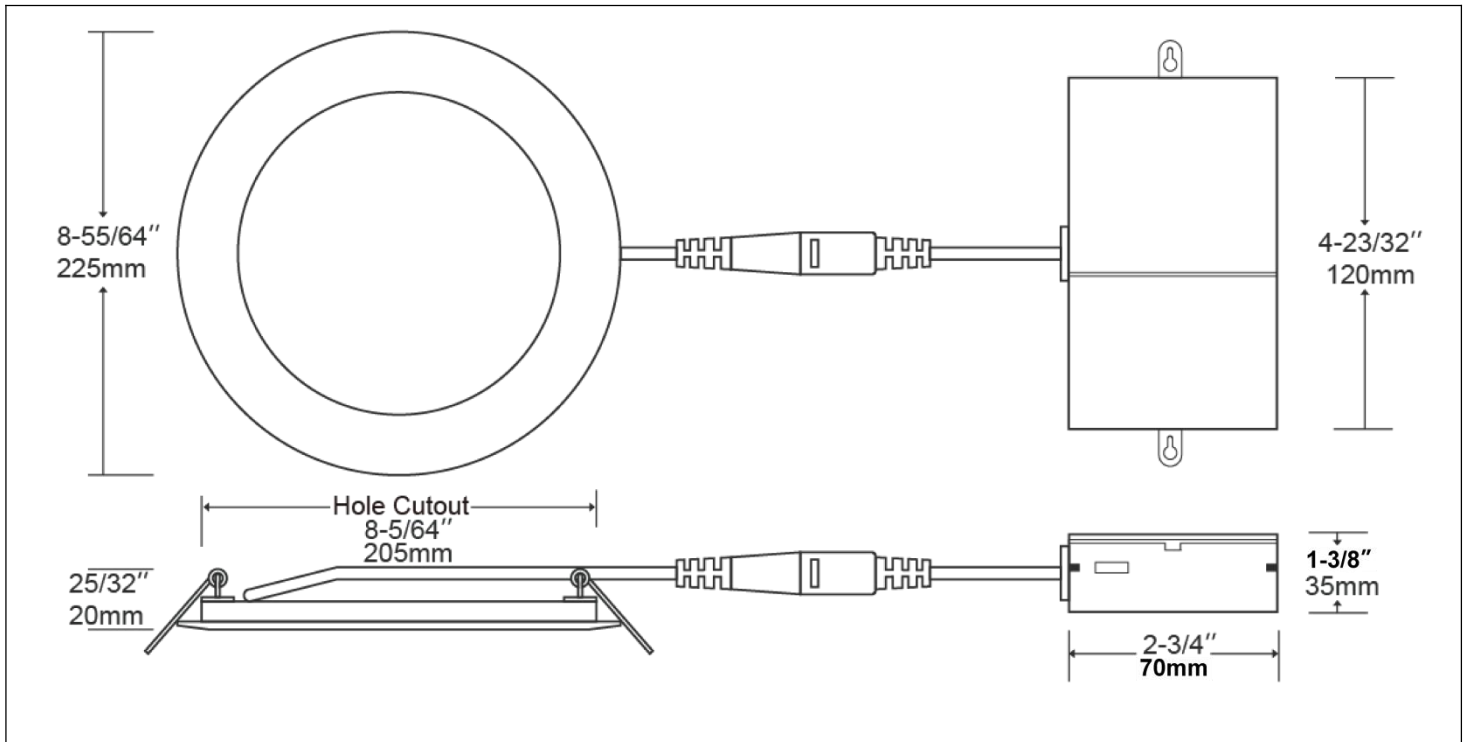

CERTIFICATES

Standard:	ETL,ES,CE,RoHS
Warranty:	5 years

JOB NAME: _____

Date: _____

TYPE: _____

SPECIFICATIONS / ORDER INFO

SKU	Catalog Number	SIZE
LU10081-Z	KP10-18W-8NV-ZZK-LR	8"

LAMP CODE DEFINITIONS

Category	Wattage	Size	Voltage	CCT	Shape
KP10=Series Number	18W	8=8"	NV=120V	ZZK=5 in 1 color	LR=Round

SIZE CHART

ENERGY STAR CERTIFIED Light Fixtures

ALT - Recessed Downlight : KP10-18W-8NV-ZZK-LR

Specifications