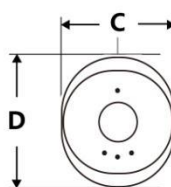

DISTRIBUTION CURVE

LED T8 TUBES

Plastic / Aluminum Material

EASY INSTALLATION

Single- or Double-Ended Wiring | 8FT Tybe B

DISTANCE CURVE

INSTALLATION INSTRUCTIONS

BY-PASS REPLACEMENT (WITHOUT BALLAST)

PROGRAM START

PREHEAT WITH STARTER

INSTANT START

Singled-ended input

Double-ended input

LED T8 TUBES

Plastic / Aluminum Material

BUILDERS PACK
EASY INSTALLATION

Single- or Double-Ended Wiring | 8FT Tybe B

PHYSICAL CHARACTERISTICS

Lamp Dimensions

A (Body Length)	92.78"
B (Illuminated Length)	91.08"
C (Width)	1.32"
D (Height)	1.15"

PACKAGE

Product Size	Pcs / Carton	Length	Width	Height	Gross Weight	Net Weight
8ft	25 pcs	95.28"	7.28"	6.30"	25.68lbs	1.1lbs