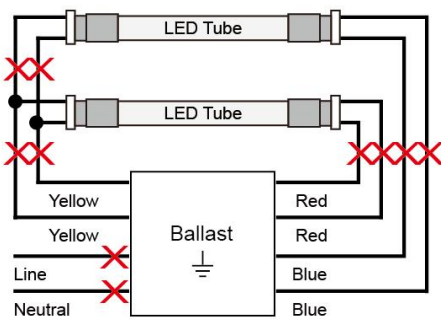

LAMP CODE DEFINITIONS

JL-ALT8-8FTB-ZZW-CCT

① ② ③ ④ ⑤ ⑥

- ① JL = Factory Code
- ② ALT8 = Plastic / Aluminum T8 tubes
- ③ 8FT = Fixture Length 8ft
- ④ B = TYPE B
- ⑤ ZZW = Wattage
- ⑥ CCT = Color Temperature

LED T8 TUBES

Plastic / Aluminum Material

Single- or Double-Ended Wiring | 8FT Tybe B

SPECIFICATIONS

SKU	53-1845-65
Model No.	JL-ALT8-8FTB-ZZW-CCT
Wattage	50W
Efficacy	151.3LPW
Luminous Flux	7252lm \pm 5%
Input Current @120V	438.6mA
Color Temperature	6500K
Input Voltage	AC120-277V, 50/60Hz
THD	\leq 20%
Flicker	Flicker
Power Factor	\geq 0.95
Wire Connection	Single- or Double-Ended Wiring
Cover	Clear
IP Rate	IP20
Working Temperature	-20°C ~ +55°C / -4°F ~ +131°F
Storage Temperature	-40°C ~ +60°C / -40°F ~ +140°F
Lifespan	50000h

DISTRIBUTION CURVE

LED T8 TUBES

Plastic / Aluminum Material

EASY INSTALLATION

Single- or Double-Ended Wiring | 8FT Tybe B

DISTANCE CURVE

INSTALLATION INSTRUCTIONS

BY-PASS REPLACEMENT (WITHOUT BALLAST)

1. Disconnect power from fixture.
2. Remove fluorescent lamps.
3. Remove lens and wiring compartment, if applicable.
4. Cut all wires connected to ballast (see Figure A: Typical Ballast Configurations).