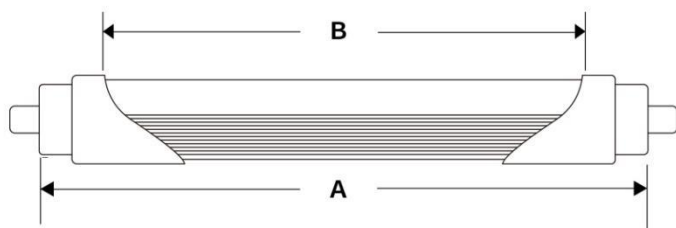

DISTRIBUTION CURVE

LED T8 TUBES

Plastic / Aluminum Material

EASY INSTALLATION

Single- or Double-Ended Wiring | 8FT Tybe B

DISTANCE CURVE

INSTALLATION INSTRUCTIONS

BY-PASS REPLACEMENT (WITHOUT BALLAST)

1. Disconnect power from fixture.
2. Remove fluorescent lamps.
3. Remove lens and wiring compartment, if applicable.
4. Cut all wires connected to ballast (see Figure A: Typical Ballast Configurations).

PROGRAM START

PREHEAT WITH STARTER

INSTANT START

Singled-ended input

Double-ended input

LED T8 TUBES

Plastic / Aluminum Material

BUILDERS PACK
EASY INSTALLATION

Single- or Double-Ended Wiring | 8FT Tybe B

PHYSICAL CHARACTERISTICS

Lamp Dimensions

A (Body Length)	92.78"
B (Illuminated Length)	91.08"
C (Width)	1.32"
D (Height)	1.15"

PACKAGE

Product Size	Pcs / Carton	Length	Width	Height	Gross Weight	Net Weight
8ft	25 pcs	95.28"	7.28"	6.30"	25.68lbs	1.1lbs