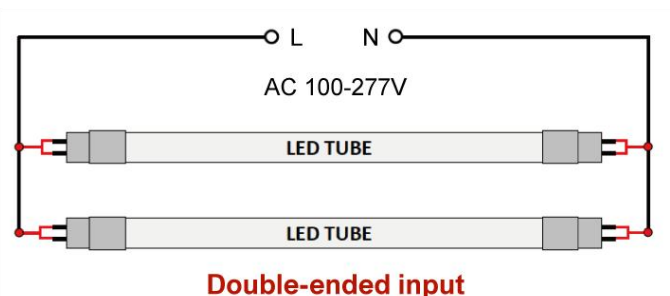

DISTRIBUTION CURVE

LED T8 TUBES

Plastic / Aluminum Material

EASY INSTALLATION

Single- or Double-Ended Wiring | 8FT Tybe B

DISTANCE CURVE

INSTALLATION INSTRUCTIONS

BY-PASS REPLACEMENT (WITHOUT BALLAST)

1. Disconnect power from fixture.
2. Remove fluorescent lamps.
3. Remove lens and wiring compartment, if applicable.
4. Cut all wires connected to ballast (see Figure A: Typical Ballast Configurations).

PROGRAM START

PREHEAT WITH STARTER

INSTANT START

Singled-ended input

Double-ended input

LED T8 TUBES

Plastic / Aluminum Material

BUILDERS PACK
EASY INSTALLATION

Single- or Double-Ended Wiring | 8FT Tybe B

PHYSICAL CHARACTERISTICS

Lamp Dimensions

A (Body Length)	92.78"
B (Illuminated Length)	91.08"
C (Width)	1.32"
D (Height)	1.15"

PACKAGE

Product Size	Pcs / Carton	Length	Width	Height	Gross Weight	Net Weight
8ft	25 pcs	95.28"	7.28"	6.30"	25.68lbs	1.1lbs