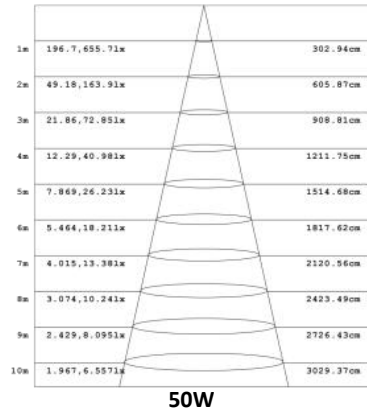

DISTRIBUTION CURVE

LED T8 TUBES

Plastic / Aluminum Material

EASY INSTALLATION

Single- or Double-Ended Wiring | 8FT Tybe B

DISTANCE CURVE

INSTALLATION INSTRUCTIONS

BY-PASS REPLACEMENT (WITHOUT BALLAST)

Single- or Double-Ended Wiring | 8FT Tybe B

PHYSICAL CHARACTERISTICS

Lamp Dimensions

A (Body Length)	92.78"
B (Illuminated Length)	91.08"
C (Width)	1.32"
D (Height)	1.15"

PACKAGE

Product Size	Pcs / Carton	Length	Width	Height	Gross Weight	Net Weight
8ft	25 pcs	95.28"	7.28"	6.30"	25.68lbs	1.1lbs