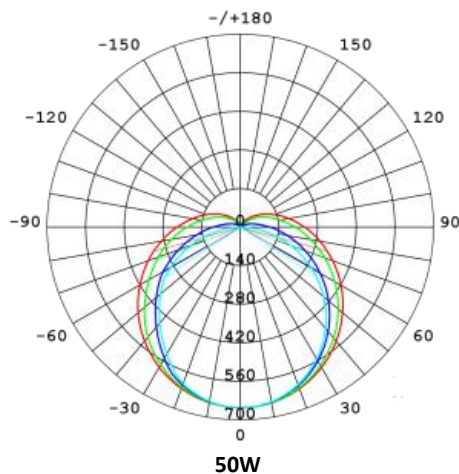

LAMP CODE DEFINITIONS

JL-ALT8-8FTB-ZZW-CCT

① ② ③ ④ ⑤ ⑥

- ① JL = Factory Code
- ② ALT8 = Plastic / Aluminum T8 tubes
- ③ 8FT = Fixture Length 8ft
- ④ B = TYPE B
- ⑤ ZZW = Wattage
- ⑥ CCT = Color Temperature

LED T8 TUBES

Plastic / Aluminum Material

Single- or Double-Ended Wiring | 8FT Tybe B

SPECIFICATIONS

SKU	53-1845-65
Model No.	JL-ALT8-8FTB-ZZW-CCT
Wattage	50W
Efficacy	151.3LPW
Luminous Flux	7252lm \pm 5%
Input Current @120V	438.6mA
Color Temperature	6500K
Input Voltage	AC120-277V, 50/60Hz
THD	\leq 20%
Flicker	Flicker
Power Factor	\geq 0.95
Wire Connection	Single- or Double-Ended Wiring
Cover	Clear
IP Rate	IP20
Working Temperature	-20°C ~ +55°C / -4°F ~ +131°F
Storage Temperature	-40°C ~ +60°C / -40°F ~ +140°F
Lifespan	50000h

DISTRIBUTION CURVE

LED T8 TUBES

Plastic / Aluminum Material

EASY INSTALLATION

Single- or Double-Ended Wiring | 8FT Tybe B

DISTANCE CURVE

INSTALLATION INSTRUCTIONS

BY-PASS REPLACEMENT (WITHOUT BALLAST)