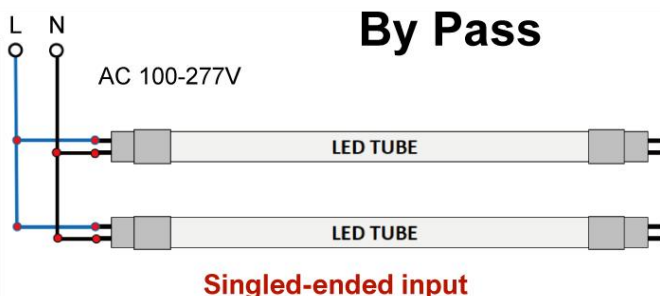

LED T8 TUBES

Plastic / Aluminum Material

Single- or Double-Ended Wiring | 8FT Tybe B

SPECIFICATIONS

SKU	53-1845-65
Model No.	JL-ALT8-8FTB-ZZW-CCT
Wattage	50W
Efficacy	151.3LPW
Luminous Flux	7252lm \pm 5%
Input Current @120V	438.6mA
Color Temperature	6500K
Input Voltage	AC120-277V, 50/60Hz
THD	\leq 20%
Flicker	Flicker
Power Factor	\geq 0.95
Wire Connection	Single- or Double-Ended Wiring
Cover	Clear
IP Rate	IP20
Working Temperature	-20°C ~ +55°C / -4°F ~ +131°F
Storage Temperature	-40°C ~ +60°C / -40°F ~ +140°F
Lifespan	50000h

DISTRIBUTION CURVE

LED T8 TUBES

Plastic / Aluminum Material

EASY INSTALLATION

Single- or Double-Ended Wiring | 8FT Tybe B

DISTANCE CURVE

INSTALLATION INSTRUCTIONS

BY-PASS REPLACEMENT (WITHOUT BALLAST)

1. Disconnect power from fixture.
2. Remove fluorescent lamps.
3. Remove lens and wiring compartment, if applicable.
4. Cut all wires connected to ballast (see Figure A: Typical Ballast Configurations).

PROGRAM START

PREHEAT WITH STARTER

INSTANT START

Singled-ended input

Double-ended input

LED T8 TUBES

Plastic / Aluminum Material

BUILDERS PACK
EASY INSTALLATION