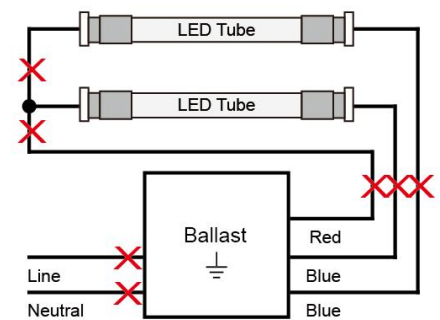

INSTANT START