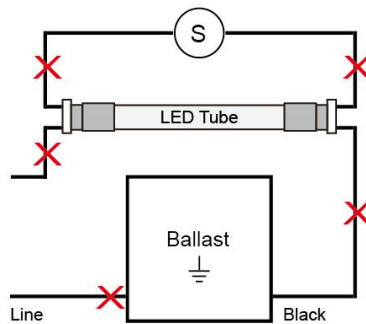

PREHEAT WITH STARTER