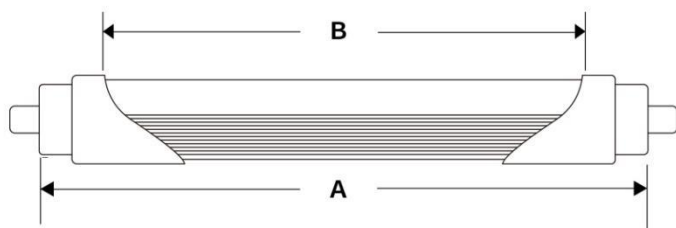

DISTRIBUTION CURVE

LED T8 TUBES

Plastic / Aluminum Material

EASY INSTALLATION

Single- or Double-Ended Wiring | 8FT Tybe B

DISTANCE CURVE

INSTALLATION INSTRUCTIONS

BY-PASS REPLACEMENT (WITHOUT BALLAST)

1. Disconnect power from fixture.
2. Remove fluorescent lamps.
3. Remove lens and wiring compartment, if applicable.
4. Cut all wires connected to ballast (see Figure A: Typical Ballast Configurations).

PROGRAM START

PREHEAT WITH STARTER

INSTANT START

LED T8 TUBES

Plastic / Aluminum Material

BUILDERS PACK
EASY INSTALLATION

Single- or Double-Ended Wiring | 8FT Tybe B

PHYSICAL CHARACTERISTICS

Lamp Dimensions

A (Body Length)	92.78"
B (Illuminated Length)	91.08"
C (Width)	1.32"
D (Height)	1.15"

PACKAGE

Product Size	Pcs / Carton	Length	Width	Height	Gross Weight	Net Weight
8ft	25 pcs	95.28"	7.28"	6.30"	25.68lbs	1.1lbs