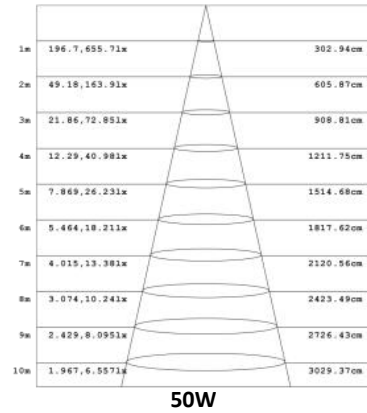

DISTRIBUTION CURVE

LED T8 TUBES

Plastic / Aluminum Material

EASY INSTALLATION

Single- or Double-Ended Wiring | 8FT Tybe B

DISTANCE CURVE

INSTALLATION INSTRUCTIONS

BY-PASS REPLACEMENT (WITHOUT BALLAST)

Lamp Dimensions

A (Body Length)	92.78"
B (Illuminated Length)	91.08"
C (Width)	1.32"
D (Height)	1.15"

PACKAGE

Product Size	Pcs / Carton	Length	Width	Height	Gross Weight	Net Weight
8ft	25 pcs	95.28"	7.28"	6.30"	25.68lbs	1.1lbs