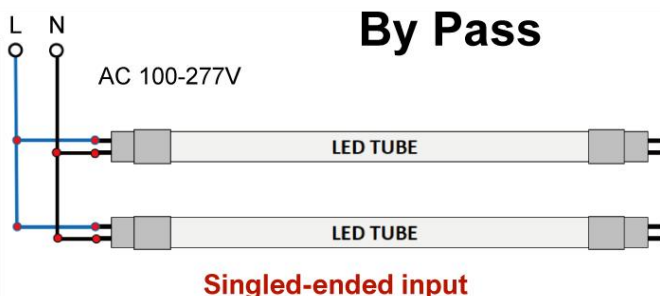

LED T8 TUBES

Plastic / Aluminum Material

EASY INSTALLATION

Single- or Double-Ended Wiring | 8FT Tybe B

DISTANCE CURVE

INSTALLATION INSTRUCTIONS

BY-PASS REPLACEMENT (WITHOUT BALLAST)

1. Disconnect power from fixture.
2. Remove fluorescent lamps.
3. Remove lens and wiring compartment, if applicable.
4. Cut all wires connected to ballast (see Figure A: Typical Ballast Configurations).