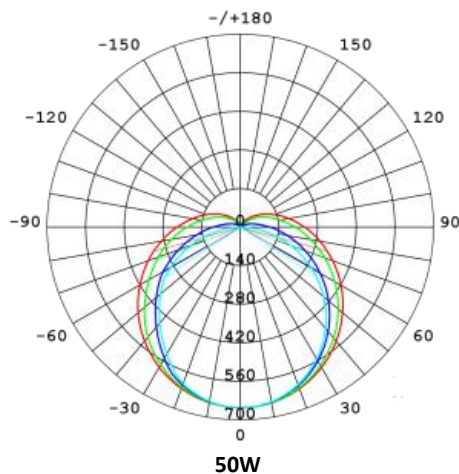

LED T8 TUBES

Plastic / Aluminum Material

Single- or Double-Ended Wiring | 8FT Tybe B

DESCRIPTION

Plastic / Aluminum | 8FT | Type B | 25pcs/ctn

Wattage	50w
CCT	6500K
CRI	84
Beam angle	146°
Warranty	5 years

PRODUCT FETURES

LAMP CODE DEFINITIONS

JL-ALT8-8FTB-ZZW-CCT

① ② ③ ④ ⑤ ⑥

- ① JL = Factory Code
- ② ALT8 = Plastic / Aluminum T8 tubes
- ③ 8FT = Fixture Length 8ft
- ④ B = TYPE B
- ⑤ ZZW = Wattage
- ⑥ CCT = Color Temperature

LED T8 TUBES

Plastic / Aluminum Material

Single- or Double-Ended Wiring | 8FT Tybe B

SPECIFICATIONS

SKU	53-1846-65
Model No.	JL-ALT8-8FTB-ZZW-CCT
Wattage	50W
Efficacy	151.3LPW
Luminous Flux	7252lm \pm 5%
Input Current @120V	438.6mA
Color Temperature	6500K
Input Voltage	AC120-277V, 50/60Hz
THD	\leq 20%
Flicker	Flicker
Power Factor	\geq 0.95
Wire Connection	Single- or Double-Ended Wiring
Cover	Frosted
IP Rate	IP20
Working Temperature	-20°C ~ +55°C / -4°F ~ +131°F
Storage Temperature	-40°C ~ +60°C / -40°F ~ +140°F
Lifespan	50000h

DISTRIBUTION CURVE

LED T8 TUBES

Plastic / Aluminum Material

EASY INSTALLATION

Single- or Double-Ended Wiring | 8FT Tybe B

DISTANCE CURVE

INSTALLATION INSTRUCTIONS

BY-PASS REPLACEMENT (WITHOUT BALLAST)