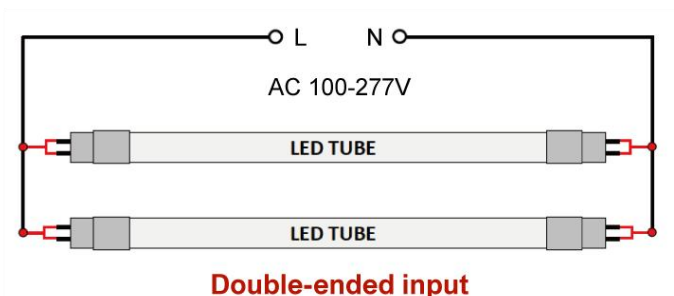

LED T8 TUBES

Plastic / Aluminum Material

Single- or Double-Ended Wiring | 8FT Tybe B

SPECIFICATIONS

SKU	53-1846-65
Model No.	JL-ALT8-8FTB-ZZW-CCT
Wattage	50W
Efficacy	151.3LPW
Luminous Flux	7252lm \pm 5%
Input Current @120V	438.6mA
Color Temperature	6500K
Input Voltage	AC120-277V, 50/60Hz
THD	\leq 20%
Flicker	Flicker
Power Factor	\geq 0.95
Wire Connection	Single- or Double-Ended Wiring
Cover	Frosted
IP Rate	IP20
Working Temperature	-20°C ~ +55°C / -4°F ~ +131°F
Storage Temperature	-40°C ~ +60°C / -40°F ~ +140°F
Lifespan	50000h

DISTRIBUTION CURVE

LED T8 TUBES

Plastic / Aluminum Material

EASY INSTALLATION

Single- or Double-Ended Wiring | 8FT Tybe B

DISTANCE CURVE

INSTALLATION INSTRUCTIONS

BY-PASS REPLACEMENT (WITHOUT BALLAST)

1. Disconnect power from fixture.
2. Remove fluorescent lamps.
3. Remove lens and wiring compartment, if applicable.
4. Cut all wires connected to ballast (see Figure A: Typical Ballast Configurations).

PROGRAM START

PREHEAT WITH STARTER

INSTANT START

LED T8 TUBES

Plastic / Aluminum Material

BUILDERS PACK
EASY INSTALLATION

Single- or Double-Ended Wiring | 8FT Tybe B

PHYSICAL CHARACTERISTICS