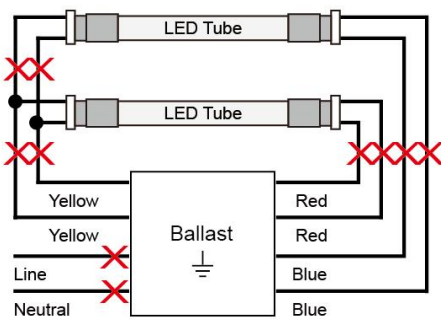

LAMP CODE DEFINITIONS

JL-ALT8-8FTB-ZZW-CCT

① ② ③ ④ ⑤ ⑥

- ① JL = Factory Code
- ② ALT8 = Plastic / Aluminum T8 tubes
- ③ 8FT = Fixture Length 8ft
- ④ B = TYPE B
- ⑤ ZZW = Wattage
- ⑥ CCT = Color Temperature

LED T8 TUBES

Plastic / Aluminum Material

Single- or Double-Ended Wiring | 8FT Tybe B

SPECIFICATIONS

SKU	53-1846-65
Model No.	JL-ALT8-8FTB-ZZW-CCT
Wattage	50W
Efficacy	151.3LPW
Luminous Flux	7252lm \pm 5%
Input Current @120V	438.6mA
Color Temperature	6500K
Input Voltage	AC120-277V, 50/60Hz
THD	\leq 20%
Flicker	Flicker
Power Factor	\geq 0.95
Wire Connection	Single- or Double-Ended Wiring
Cover	Frosted
IP Rate	IP20
Working Temperature	-20°C ~ +55°C / -4°F ~ +131°F
Storage Temperature	-40°C ~ +60°C / -40°F ~ +140°F
Lifespan	50000h

DISTRIBUTION CURVE

LED T8 TUBES

Plastic / Aluminum Material

EASY INSTALLATION

Single- or Double-Ended Wiring | 8FT Tybe B

DISTANCE CURVE

INSTALLATION INSTRUCTIONS

BY-PASS REPLACEMENT (WITHOUT BALLAST)

1. Disconnect power from fixture.
2. Remove fluorescent lamps.
3. Remove lens and wiring compartment, if applicable.
4. Cut all wires connected to ballast (see Figure A: Typical Ballast Configurations).