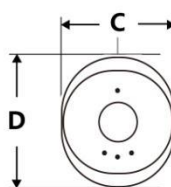

DISTRIBUTION CURVE

LED T8 TUBES

Plastic / Aluminum Material

EASY INSTALLATION

Single- or Double-Ended Wiring | 8FT Tybe B

DISTANCE CURVE

INSTALLATION INSTRUCTIONS

BY-PASS REPLACEMENT (WITHOUT BALLAST)

PROGRAM START

PREHEAT WITH STARTER

INSTANT START

LED T8 TUBES

Plastic / Aluminum Material

BUILDERS PACK
EASY INSTALLATION

Single- or Double-Ended Wiring | 8FT Tybe B

PHYSICAL CHARACTERISTICS

Lamp Dimensions

A (Body Length)	92.78"
B (Illuminated Length)	91.08"
C (Width)	1.32"
D (Height)	1.15"

PACKAGE

Product Size	Pcs / Carton	Length	Width	Height	Gross Weight	Net Weight
8ft	25 pcs	95.28"	7.28"	6.30"	25.68lbs	1.1lbs