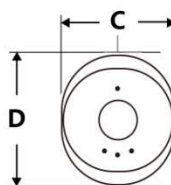

#### Lamp Dimensions

A (Body Length)	92.78"
B (Illuminated Length)	91.08"
C (Width)	1.32"
D (Height)	1.15"