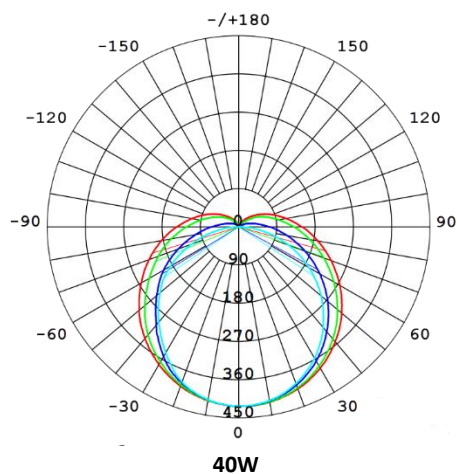

DISTRIBUTION CURVE