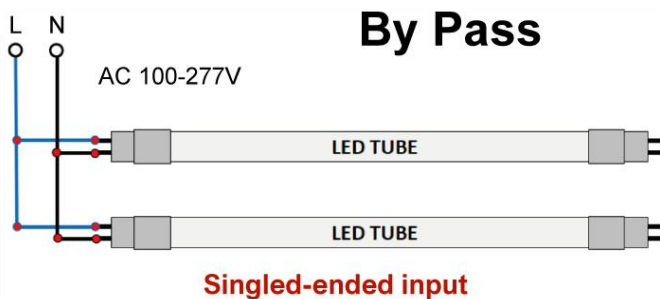

LED T8 TUBES

Plastic / Aluminum Material

EASY INSTALLATION

Single- or Double-Ended Wiring | 8FT Tybe B

DISTANCE CURVE

INSTALLATION INSTRUCTIONS

BY-PASS REPLACEMENT (WITHOUT BALLAST)

1. Disconnect power from fixture.
2. Remove fluorescent lamps.
3. Remove lens and wiring compartment, if applicable.
4. Cut all wires connected to ballast (see Figure A: Typical Ballast Configurations).