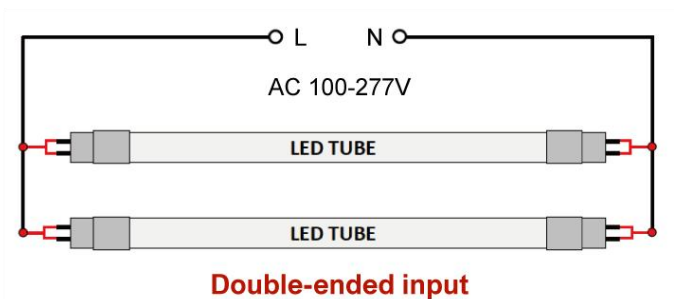

LED T8 TUBES

Plastic / Aluminum Material

EASY INSTALLATION

Single- or Double-Ended Wiring | 8FT Tybe B

DISTANCE CURVE

INSTALLATION INSTRUCTIONS

BY-PASS REPLACEMENT (WITHOUT BALLAST)

1. Disconnect power from fixture.
2. Remove fluorescent lamps.
3. Remove lens and wiring compartment, if applicable.
4. Cut all wires connected to ballast (see Figure A: Typical Ballast Configurations).