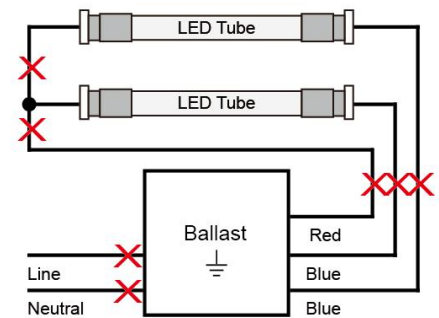

INSTANT START