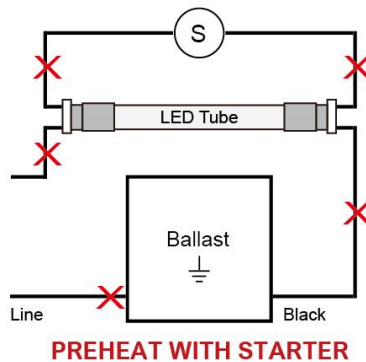

DISTRIBUTION CURVE

Single- or Double-Ended Wiring | 4FT Type B

DISTANCE CURVE

INSTALLATION INSTRUCTIONS

BY-PASS REPLACEMENT (WITHOUT BALLAST)

1. Disconnect power from fixture.
2. Remove fluorescent lamps.
3. Remove lens and wiring compartment, if applicable.
4. Cut all wires connected to ballast (see Figure A: Typical Ballast Configurations).

LED T8 TUBES

Plastic / Aluminum Material

BUILDERS PACK
EASY INSTALLATION

Single- or Double-Ended Wiring | 4FT Type B

PHYSICAL CHARACTERISTICS

Lamp Dimensions

A (Body Length)	47.17"
B (Illuminated Length)	45.47"
C (Width)	1.32"
D (Height)	1.15"