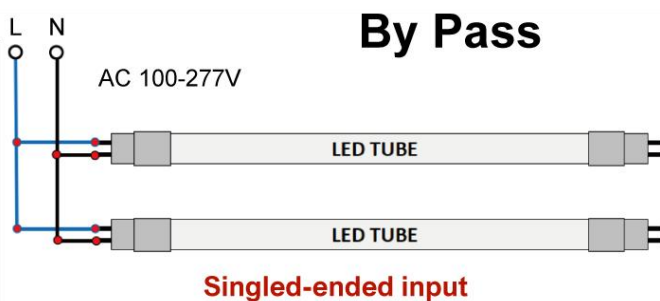

LED T8 TUBES

Plastic / Aluminum Material

BUILDERS PACK

EASY INSTALLATION

Single- or Double-Ended Wiring | 4FT Type B

SPECIFICATIONS

SKU	53-1849-65
Model No.	JL-ALT8-4FTB-ZZW-CCT
Wattage	22W
Efficacy	155.2LPW
Luminous Flux	3412lm \pm 5%
Input Current @120V	193mA
Color Temperature	6500K
Input Voltage	AC120-277V, 50/60Hz
THD	\leq 20%
Flicker	Flicker
Power Factor	\geq 0.95
Wire Connection	Single- or Double-Ended Wiring
Cover	Clear
IP Rate	IP20
Working Temperature	-20°C ~ +55°C / -4°F ~ +131°F
Storage Temperature	-40°C ~ +60°C / -40°F ~ +140°F
Lifespan	50000h

DISTRIBUTION CURVE

Single- or Double-Ended Wiring | 4FT Type B

DISTANCE CURVE

INSTALLATION INSTRUCTIONS

BY-PASS REPLACEMENT (WITHOUT BALLAST)

1. Disconnect power from fixture.
2. Remove fluorescent lamps.
3. Remove lens and wiring compartment, if applicable.
4. Cut all wires connected to ballast (see Figure A: Typical Ballast Configurations).

LED T8 TUBES

Plastic / Aluminum Material

BUILDERS PACK
EASY INSTALLATION

Single- or Double-Ended Wiring | 4FT Type B

PHYSICAL CHARACTERISTICS

Lamp Dimensions

A (Body Length)	47.17"
B (Illuminated Length)	45.47"
C (Width)	1.32"
D (Height)	1.15"