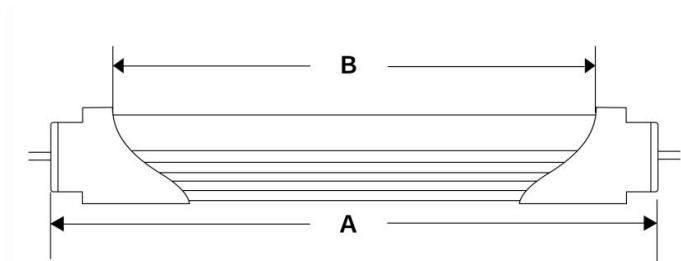

LED T8 TUBES

Plastic / Aluminum Material

BUILDERS PACK

EASY INSTALLATION

Single- or Double-Ended Wiring | 4FT Type B

SPECIFICATIONS

SKU	53-1849-65
Model No.	JL-ALT8-4FTB-ZZW-CCT
Wattage	22W
Efficacy	155.2LPW
Luminous Flux	3412lm \pm 5%
Input Current @120V	193mA
Color Temperature	6500K
Input Voltage	AC120-277V, 50/60Hz
THD	\leq 20%
Flicker	Flicker
Power Factor	\geq 0.95
Wire Connection	Single- or Double-Ended Wiring
Cover	Clear
IP Rate	IP20
Working Temperature	-20°C ~ +55°C / -4°F ~ +131°F
Storage Temperature	-40°C ~ +60°C / -40°F ~ +140°F
Lifespan	50000h

DISTRIBUTION CURVE

Single- or Double-Ended Wiring | 4FT Type B

DISTANCE CURVE

INSTALLATION INSTRUCTIONS

BY-PASS REPLACEMENT (WITHOUT BALLAST)

1. Disconnect power from fixture.
2. Remove fluorescent lamps.
3. Remove lens and wiring compartment, if applicable.
4. Cut all wires connected to ballast (see Figure A: Typical Ballast Configurations).

LED T8 TUBES

Plastic / Aluminum Material

BUILDERS PACK
EASY INSTALLATION

Single- or Double-Ended Wiring | 4FT Type B

PHYSICAL CHARACTERISTICS

Lamp Dimensions

A (Body Length)	47.17"
B (Illuminated Length)	45.47"
C (Width)	1.32"
D (Height)	1.15"