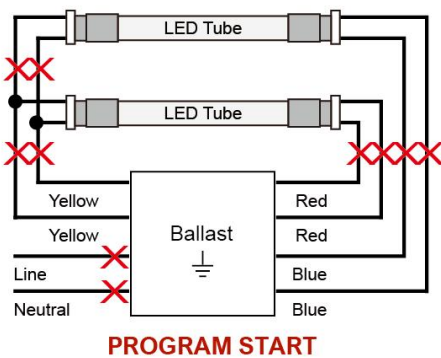

DISTRIBUTION CURVE

Single- or Double-Ended Wiring | 4FT Type B

DISTANCE CURVE

INSTALLATION INSTRUCTIONS

BY-PASS REPLACEMENT (WITHOUT BALLAST)

1. Disconnect power from fixture.
2. Remove fluorescent lamps.
3. Remove lens and wiring compartment, if applicable.
4. Cut all wires connected to ballast (see Figure A: Typical Ballast Configurations).

LED T8 TUBES

Plastic / Aluminum Material

BUILDERS PACK
EASY INSTALLATION

Single- or Double-Ended Wiring | 4FT Type B

PHYSICAL CHARACTERISTICS

Lamp Dimensions

A (Body Length)	47.17"
B (Illuminated Length)	45.47"
C (Width)	1.32"
D (Height)	1.15"