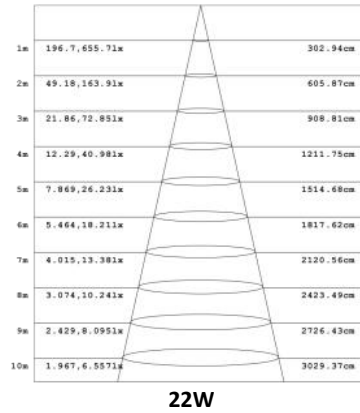

Single- or Double-Ended Wiring | 4FT Type B

DISTANCE CURVE