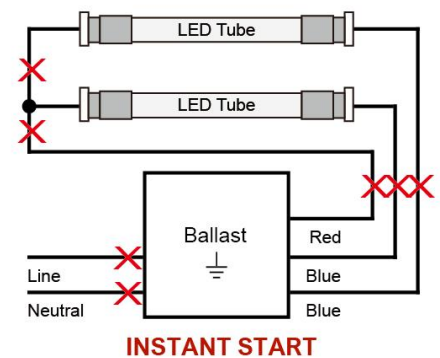

LAMP CODE DEFINITIONS

JL-ALT8-4FTB-ZZW-CCT

① ② ③ ④ ⑤ ⑥

- ① JL = Factory Code
- ② ALT8 = Plastic / Aluminum T8 tubes
- ③ 4FT = Fixture Length 4ft
- ④ B = TYPE B
- ⑤ ZZW = Wattage
- ⑥ CCT = Color Temperature

LED T8 TUBES

Plastic / Aluminum Material

BUILDERS PACK

EASY INSTALLATION

Single- or Double-Ended Wiring | 4FT Type B

SPECIFICATIONS

SKU	53-1849-65
Model No.	JL-ALT8-4FTB-ZZW-CCT
Wattage	22W
Efficacy	155.2LPW
Luminous Flux	3412lm \pm 5%
Input Current @120V	193mA
Color Temperature	6500K
Input Voltage	AC120-277V, 50/60Hz
THD	\leq 20%
Flicker	Flicker
Power Factor	\geq 0.95
Wire Connection	Single- or Double-Ended Wiring
Cover	Clear
IP Rate	IP20
Working Temperature	-20°C ~ +55°C / -4°F ~ +131°F
Storage Temperature	-40°C ~ +60°C / -40°F ~ +140°F
Lifespan	50000h

DISTRIBUTION CURVE

Single- or Double-Ended Wiring | 4FT Type B

DISTANCE CURVE

INSTALLATION INSTRUCTIONS

BY-PASS REPLACEMENT (WITHOUT BALLAST)

1. Disconnect power from fixture.
2. Remove fluorescent lamps.
3. Remove lens and wiring compartment, if applicable.
4. Cut all wires connected to ballast (see Figure A: Typical Ballast Configurations).

LED T8 TUBES

Plastic / Aluminum Material

BUILDERS PACK
EASY INSTALLATION

Single- or Double-Ended Wiring | 4FT Type B

PHYSICAL CHARACTERISTICS

Lamp Dimensions

A (Body Length)	47.17"
B (Illuminated Length)	45.47"
C (Width)	1.32"
D (Height)	1.15"