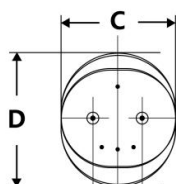

DISTRIBUTION CURVE

Single- or Double-Ended Wiring | 4FT Type B

DISTANCE CURVE

INSTALLATION INSTRUCTIONS

BY-PASS REPLACEMENT (WITHOUT BALLAST)

1. Disconnect power from fixture.
2. Remove fluorescent lamps.
3. Remove lens and wiring compartment, if applicable.
4. Cut all wires connected to ballast (see Figure A: Typical Ballast Configurations).

LED T8 TUBES

Plastic / Aluminum Material

BUILDERS PACK
EASY INSTALLATION

Single- or Double-Ended Wiring | 4FT Type B

PHYSICAL CHARACTERISTICS

Lamp Dimensions

A (Body Length)	47.17"
B (Illuminated Length)	45.47"
C (Width)	1.32"
D (Height)	1.15"