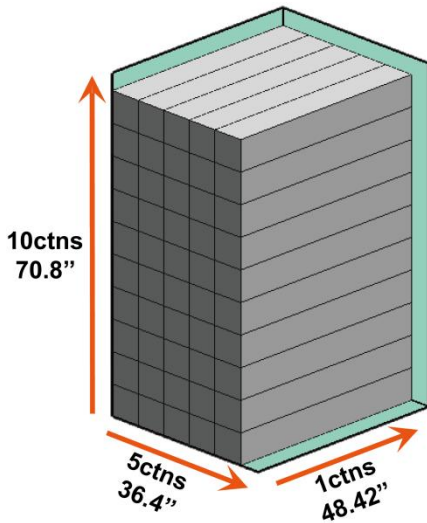

LED T8 TUBES

Plastic / Aluminum Material

BUILDERS PACK
EASY INSTALLATION

Single- or Double-Ended Wiring | 4FT Type B

PHYSICAL CHARACTERISTICS

Lamp Dimensions

A (Body Length)	47.17"
B (Illuminated Length)	45.47"
C (Width)	1.32"
D (Height)	1.15"

PACKAGE

Product Size	Pcs / Carton	Length	Width	Height	Gross Weight	Net Weight
4ft	30 pcs	48.82"	7.48"	6.69"	19.62lbs	0.55lbs

LED T8 TUBES

Plastic / Aluminum Material

BUILDERS PACK

EASY INSTALLATION

Single- or Double-Ended Wiring | 4FT Type B

PALLET

Length	48.42''
Width	40''
Height	All Pallet height lower than 85'

55ctns/1650pcs

G.W: 796lbs

Above simulation diagram does not calculate the height and weight of the pallet, and the size and weight information will be slightly different from the actual situation.