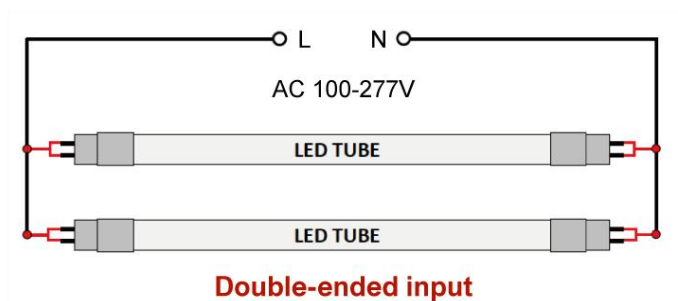

LED T8 TUBES

Plastic / Aluminum Material

BUILDERS PACK

EASY INSTALLATION

Single- or Double-Ended Wiring | 4FT Type B

SPECIFICATIONS

SKU	53-1849-65
Model No.	JL-ALT8-4FTB-ZZW-CCT
Wattage	22W
Efficacy	155.2LPW
Luminous Flux	3412lm \pm 5%
Input Current @120V	193mA
Color Temperature	6500K
Input Voltage	AC120-277V, 50/60Hz
THD	\leq 20%
Flicker	Flicker
Power Factor	\geq 0.95
Wire Connection	Single- or Double-Ended Wiring
Cover	Clear
IP Rate	IP20
Working Temperature	-20°C ~ +55°C / -4°F ~ +131°F
Storage Temperature	-40°C ~ +60°C / -40°F ~ +140°F
Lifespan	50000h

DISTRIBUTION CURVE

Single- or Double-Ended Wiring | 4FT Type B

DISTANCE CURVE

INSTALLATION INSTRUCTIONS

BY-PASS REPLACEMENT (WITHOUT BALLAST)

1. Disconnect power from fixture.
2. Remove fluorescent lamps.
3. Remove lens and wiring compartment, if applicable.
4. Cut all wires connected to ballast (see Figure A: Typical Ballast Configurations).

LED T8 TUBES

Plastic / Aluminum Material

BUILDERS PACK
EASY INSTALLATION

Single- or Double-Ended Wiring | 4FT Type B

PHYSICAL CHARACTERISTICS

Lamp Dimensions

A (Body Length)	47.17"
B (Illuminated Length)	45.47"
C (Width)	1.32"
D (Height)	1.15"