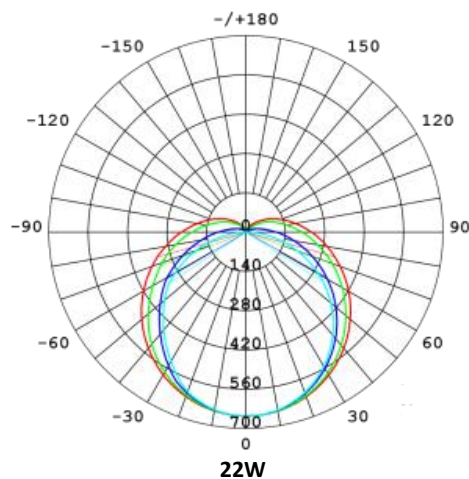

LED T8 TUBES

Plastic / Aluminum Material

BUILDERS PACK

EASY INSTALLATION

Single- or Double-Ended Wiring | 4FT Type B

SPECIFICATIONS

SKU	53-1849-65
Model No.	JL-ALT8-4FTB-ZZW-CCT
Wattage	22W
Efficacy	155.2LPW
Luminous Flux	3412lm $\pm$ 5%
Input Current @120V	193mA
Color Temperature	6500K
Input Voltage	AC120-277V, 50/60Hz
THD	$\leq$20%
Flicker	Flicker
Power Factor	$\geq$0.95
Wire Connection	Single- or Double-Ended Wiring
Cover	Clear
IP Rate	IP20
Working Temperature	-20°C ~ +55°C / -4°F ~ +131°F
Storage Temperature	-40°C ~ +60°C / -40°F ~ +140°F
Lifespan	50000h

DISTRIBUTION CURVE