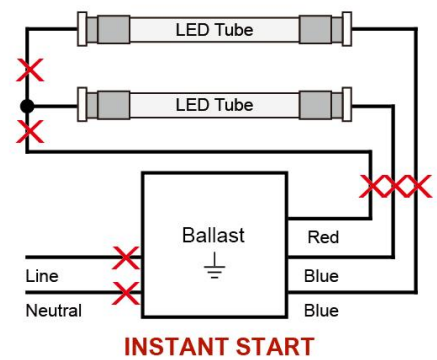

INSTALLATION INSTRUCTIONS

BY-PASS REPLACEMENT (WITHOUT BALLAST)

1. Disconnect power from fixture.
2. Remove fluorescent lamps.
3. Remove lens and wiring compartment, if applicable.
4. Cut all wires connected to ballast (see Figure A: Typical Ballast Configurations).