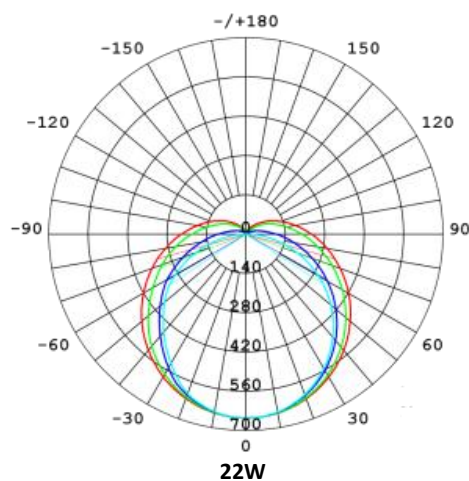

LED T8 TUBES

Plastic / Aluminum Material

BUILDERS PACK
EASY INSTALLATION

Single- or Double-Ended Wiring | 4FT Type B

SPECIFICATIONS

SKU	53-1848-65
Model No.	JL-ALT8-4FTB-ZZW-CCT
Wattage	22W
Efficacy	155.2LPW
Luminous Flux	3412lm $\pm$ 5%
Input Current @120V	193mA
Color Temperature	6500K
Input Voltage	AC120-277V, 50/60Hz
THD	$\leq$20%
Flicker	Flicker
Power Factor	$\geq$0.95
Wire Connection	Single- or Double-Ended Wiring
Cover	Frosted
IP Rate	IP20
Working Temperature	-20°C ~ +55°C / -4°F ~ +131°F
Storage Temperature	-40°C ~ +60°C / -40°F ~ +140°F
Lifespan	50000h

DISTRIBUTION CURVE