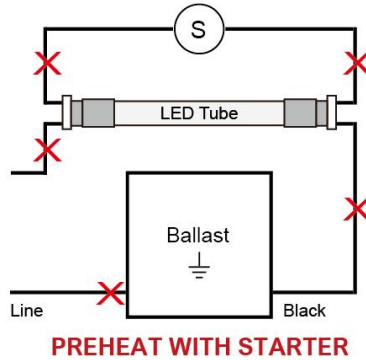

INSTALLATION INSTRUCTIONS

BY-PASS REPLACEMENT (WITHOUT BALLAST)

1. Disconnect power from fixture.
2. Remove fluorescent lamps.
3. Remove lens and wiring compartment, if applicable.
4. Cut all wires connected to ballast (see Figure A: Typical Ballast Configurations).