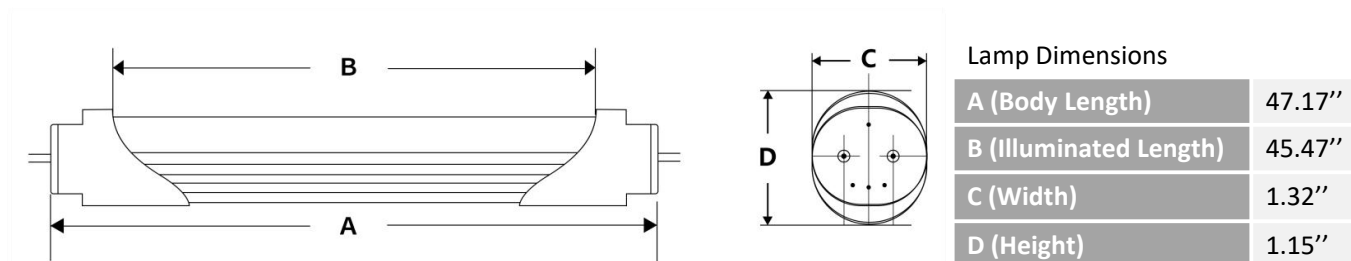

LED T8 TUBES

Plastic / Aluminum Material

BUILDERS PACK
EASY INSTALLATION

Single- or Double-Ended Wiring | 4FT Type B

PHYSICAL CHARACTERISTICS