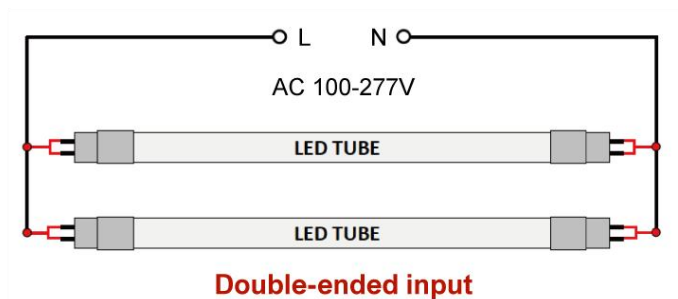

INSTALLATION INSTRUCTIONS

BY-PASS REPLACEMENT (WITHOUT BALLAST)

1. Disconnect power from fixture.
2. Remove fluorescent lamps.
3. Remove lens and wiring compartment, if applicable.
4. Cut all wires connected to ballast (see Figure A: Typical Ballast Configurations).