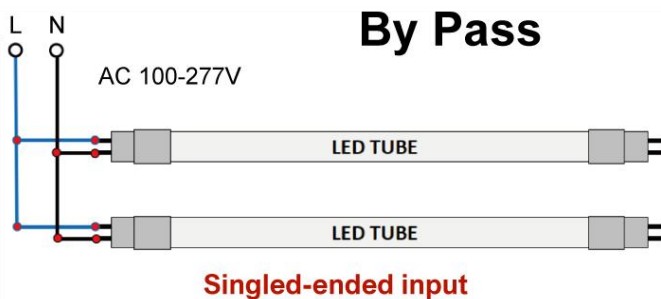

INSTALLATION INSTRUCTIONS

BY-PASS REPLACEMENT (WITHOUT BALLAST)

1. Disconnect power from fixture.
2. Remove fluorescent lamps.
3. Remove lens and wiring compartment, if applicable.
4. Cut all wires connected to ballast (see Figure A: Typical Ballast Configurations).