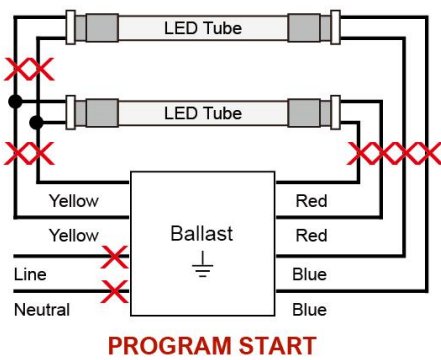

INSTALLATION INSTRUCTIONS

BY-PASS REPLACEMENT (WITHOUT BALLAST)

1. Disconnect power from fixture.
2. Remove fluorescent lamps.
3. Remove lens and wiring compartment, if applicable.
4. Cut all wires connected to ballast (see Figure A: Typical Ballast Configurations).