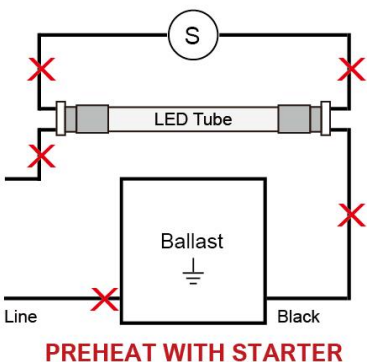

INSTALLATION INSTRUCTIONS

BY-PASS REPLACEMENT (WITHOUT BALLAST)

1. Disconnect power from fixture.
2. Remove fluorescent lamps.
3. Remove lens and wiring compartment, if applicable.
4. Cut all wires connected to ballast (see Figure A: Typical Ballast Configurations).