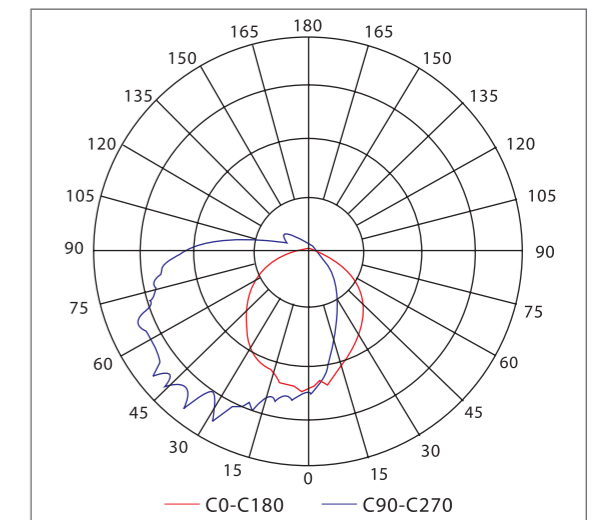

Wall Pack Light

WP01B

PARAMETERS

MODEL	WATT (W)	LEDs	VOLTAGE (V)	5000K EFFICACY (LM/W)	5000K LUMENS (LM)	BEAM ANGLE (H-V)	DIMMING	CRI	POWER FACTOR	AVAILABLE CCT(K)
WP01B-40	40	3,030	120-277	140	5,600	110°×105°	0-10V	>75	>0.92	3000K/4000K/5000K
WP01B-60	60	3,030	120-277	140	8,400	110°×105°	0-10V	>75	>0.92	3000K/4000K/5000K
WP01B-60W	60/40/25/20 Tunable	3,030	120-277	140	8,400/5,600/3,500/2,800 Tunable	110°×105°	0-10V	>75	>0.92	3000K/4000K/5000K
WP01B-80	80	3,030	120-277	140	11,200	110°×105°	0-10V	>75	>0.92	3000K/4000K/5000K
WP01B-80W-MC	80/60/40/25 Tunable	3,030	120-277	140	11,200/8,400/5,600/3,500 Tunable	110°×105°	0-10V	>75	>0.92	3000K/4000K/5000K Tunable
WP01B-100	100	3,030	120-277	140	14,000	110°×105°	0-10V	>75	>0.92	3000K/4000K/5000K
WP01B-120	120	3,030	120-277	140	16,800	110°×105°	0-10V	>75	>0.92	3000K/4000K/5000K
WP01B-120W	120/100/80/60 Tunable	3,030	120-277	140	16,800	110°×105°	0-10V	>75	>0.92	3000K/4000K/5000K
WP01B-120W-MC	120/100/80/60 Tunable	3,030	120-277	140	16,800	110°×105°	0-10V	>75	>0.92	3000K/4000K/5000K Tunable

Note: Not all products are DLC 5.1 listed, pls contact sales for confirmation.

DIMENSIONS Inch(mm)

PHOTOMETRICS

PRODUCT VIEWS