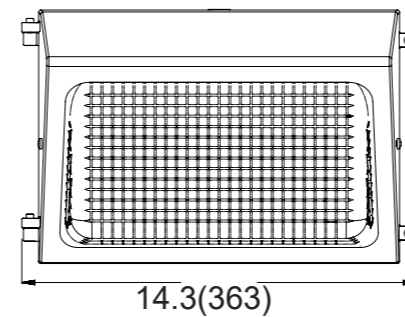

Wall Pack Light

WP01B

PARAMETERS

MODEL	WATT (W)	LEDs	VOLTAGE (V)	5000K EFFICACY (LM/W)	5000K LUMENS (LM)	BEAM ANGLE (H-V)	DIMMING	CRI	POWER FACTOR	AVAILABLE CCT(K)
WP01B-40	40	3,030	120-277	140	5,600	110°×105°	0-10V	>75	>0.92	3000K/4000K/5000K
WP01B-60	60	3,030	120-277	140	8,400	110°×105°	0-10V	>75	>0.92	3000K/4000K/5000K
WP01B-60W	60/40/25/20 Tunable	3,030	120-277	140	8,400/5,600/3,500/2,800 Tunable	110°×105°	0-10V	>75	>0.92	3000K/4000K/5000K
WP01B-80	80	3,030	120-277	140	11,200	110°×105°	0-10V	>75	>0.92	3000K/4000K/5000K
WP01B-80W-MC	80/60/40/25 Tunable	3,030	120-277	140	11,200/8,400/5,600/3,500 Tunable	110°×105°	0-10V	>75	>0.92	3000K/4000K/5000K Tunable
WP01B-100	100	3,030	120-277	140	14,000	110°×105°	0-10V	>75	>0.92	3000K/4000K/5000K
WP01B-120	120	3,030	120-277	140	16,800	110°×105°	0-10V	>75	>0.92	3000K/4000K/5000K
WP01B-120W	120/100/80/60 Tunable	3,030	120-277	140	16,800	110°×105°	0-10V	>75	>0.92	3000K/4000K/5000K
WP01B-120W-MC	120/100/80/60 Tunable	3,030	120-277	140	16,800	110°×105°	0-10V	>75	>0.92	3000K/4000K/5000K Tunable

Note: Not all products are DLC 5.1 listed, pls contact sales for confirmation.

DIMENSIONS Inch(mm)

PHOTOMETRICS

PRODUCT VIEWS