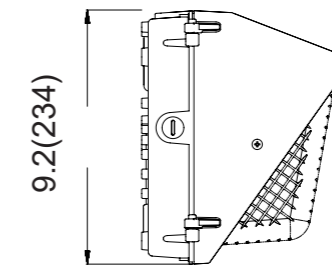

Wall Pack Light

WP01B

PARAMETERS

MODEL	WATT (W)	LEDs	VOLTAGE (V)	5000K EFFICACY (LM/W)	5000K LUMENS (LM)	BEAM ANGLE (H-V)	DIMMING	CRI	POWER FACTOR	AVAILABLE CCT(K)
WP01B-40	40	3,030	120-277	140	5,600	110°×105°	0-10V	>75	>0.92	3000K/4000K/5000K
WP01B-60	60	3,030	120-277	140	8,400	110°×105°	0-10V	>75	>0.92	3000K/4000K/5000K
WP01B-60W	60/40/25/20 Tunable	3,030	120-277	140	8,400/5,600/3,500/2,800 Tunable	110°×105°	0-10V	>75	>0.92	3000K/4000K/5000K
WP01B-80	80	3,030	120-277	140	11,200	110°×105°	0-10V	>75	>0.92	3000K/4000K/5000K
WP01B-80W-MC	80/60/40/25 Tunable	3,030	120-277	140	11,200/8,400/5,600/3,500 Tunable	110°×105°	0-10V	>75	>0.92	3000K/4000K/5000K Tunable
WP01B-100	100	3,030	120-277	140	14,000	110°×105°	0-10V	>75	>0.92	3000K/4000K/5000K
WP01B-120	120	3,030	120-277	140	16,800	110°×105°	0-10V	>75	>0.92	3000K/4000K/5000K
WP01B-120W	120/100/80/60 Tunable	3,030	120-277	140	16,800	110°×105°	0-10V	>75	>0.92	3000K/4000K/5000K
WP01B-120W-MC	120/100/80/60 Tunable	3,030	120-277	140	16,800	110°×105°	0-10V	>75	>0.92	3000K/4000K/5000K Tunable

Note: Not all products are DLC 5.1 listed, pls contact sales for confirmation.

DIMENSIONS Inch(mm)

PHOTOMETRICS

PRODUCT VIEWS